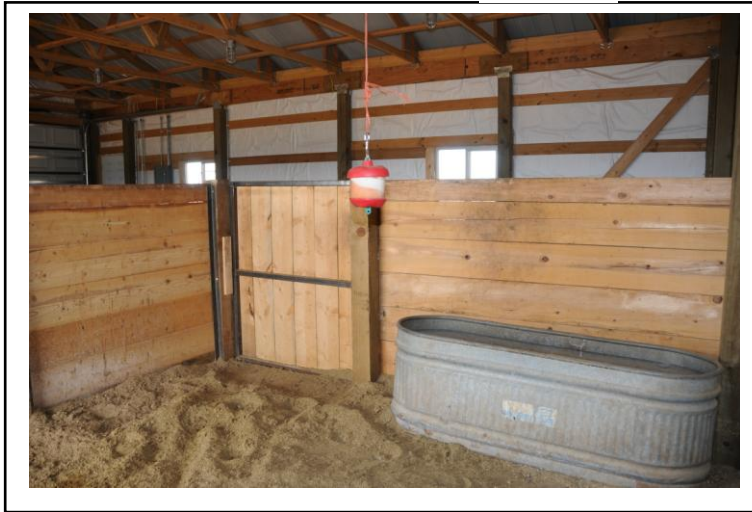

HIGH PLAINS BARN FLOOR PLAN

All designs shown are the property of American Classic Barns, Inc. and cannot be used, in part or whole, without express written permission from American Classic Barns, Inc., P.O. Box 187, Masonville, CO 80541.