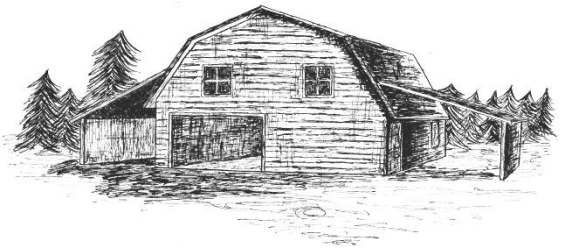

AMERICAN CLASSIC BARNs, Inc.

P.O. Box 187 ■ Masonville, CO 80541
(970) 669-0777 ■ www.AmericanClassicBarns.com

HIGH PLAINS BARN

This classic style barn is located north of Livermore in the high plains. The brown steel roof and rough sawn pine siding was exactly how the owner envisioned her barn would turn out. It contains three horse stalls inside which open up into a shade lean to for the horses. The barn also provides a large open area indoors for equipment and hay storage.

HIGH PLAINS BARN FLOOR PLAN

All designs shown are the property of American Classic Barns, Inc. and cannot be used, in part or whole, without express written permission from American Classic Barns, Inc., P.O. Box 187, Masonville, CO 80541.