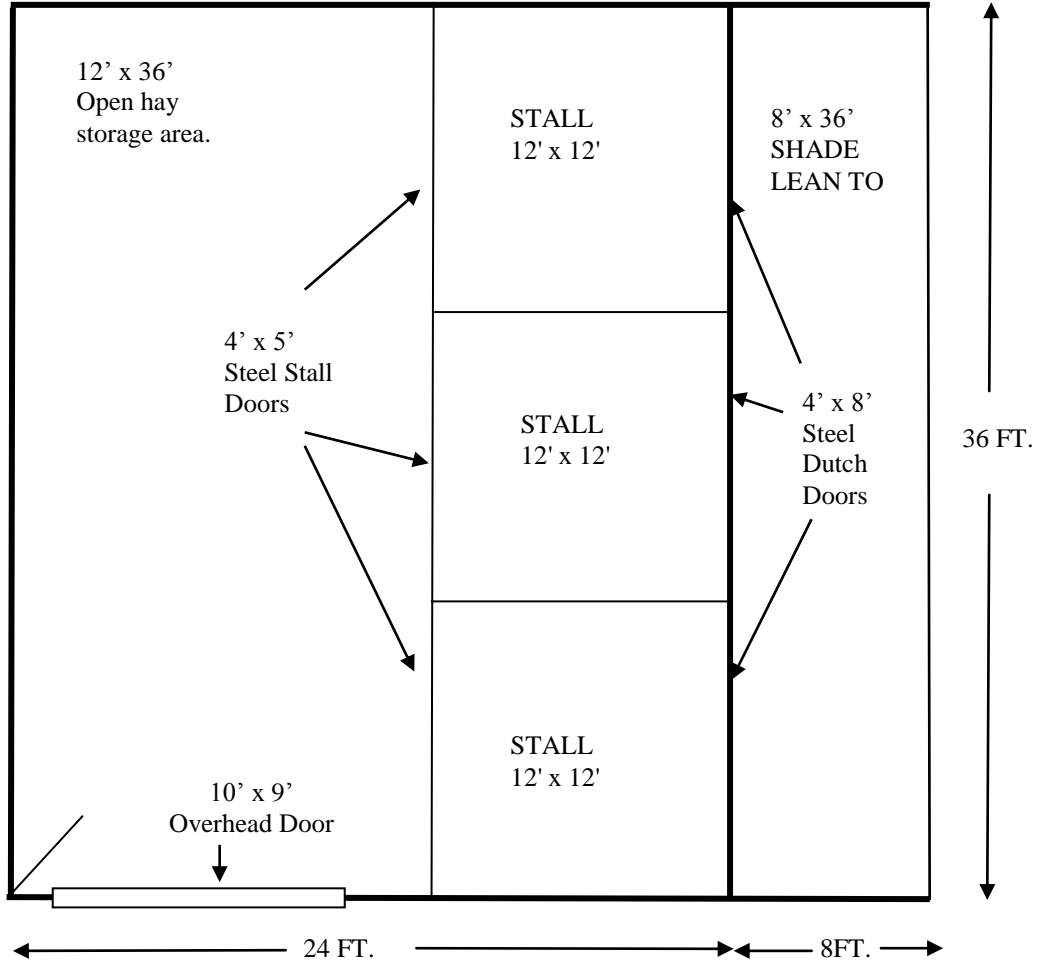

HIGH PLAINS BARN FLOOR PLAN

All designs shown are the property of American Classic Barns, Inc. and cannot be used, in part or whole, without express written permission from American Classic Barns, Inc., P.O. Box 187, Masonville, CO 80541.