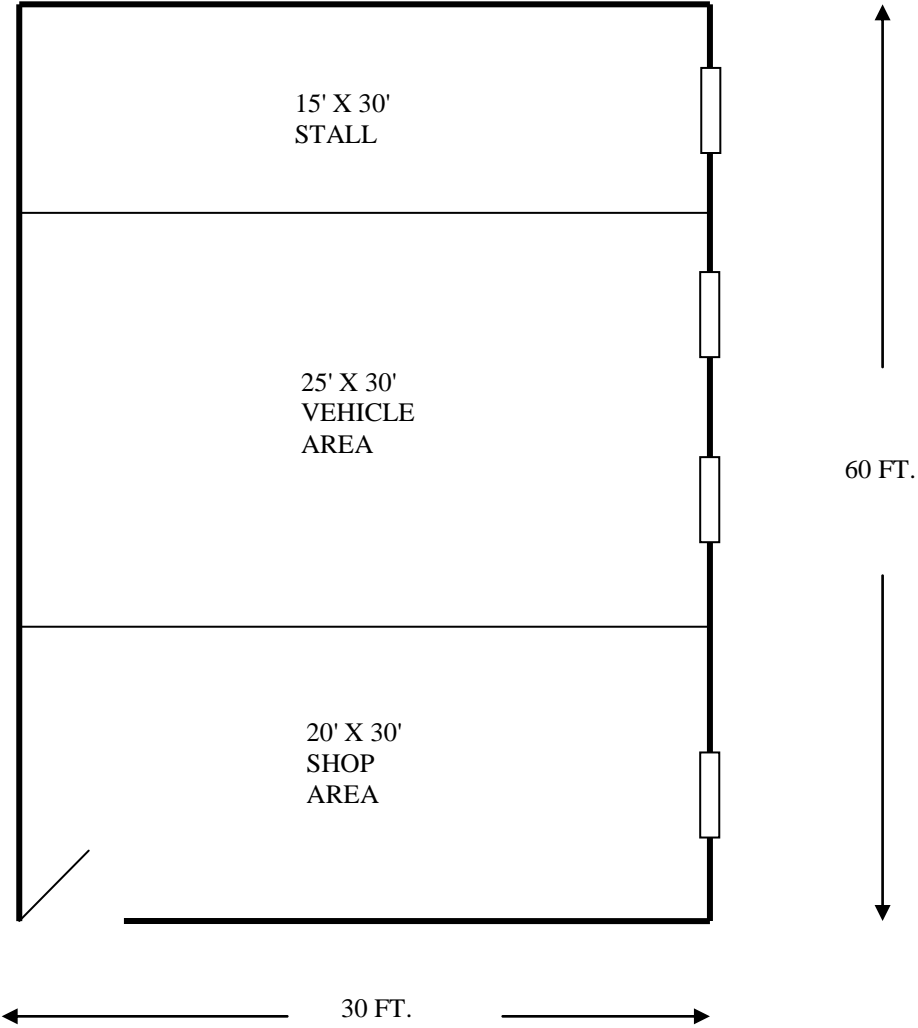

RAWHIDE BARN FLOOR PLAN

All designs shown are the property of American Classic Barns, Inc. and cannot be used, in part or whole, without express written permission from American Classic Barns, Inc., P.O. Box 187, Masonville, CO 80541.