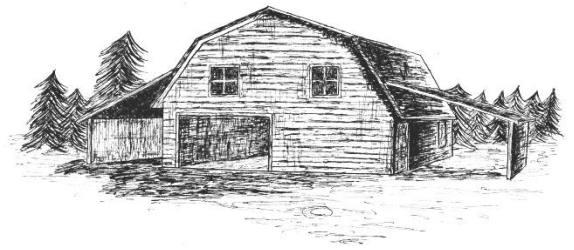

AMERICAN CLASSIC BARNs, Inc.

P.O. Box 187 ■ Masonville, CO 80541

(970) 669-0777 ■ www.AmericanClassicBarns.com

COUNTRY ROADS BARN

You get a whole lot of barn for the money with this barn design located west of Berthoud, Colorado. The owners kept things simple and practical. It has two large stalls for horses with two swing doors leading out to the pasture. Just west of the two stalls is a large open area for hay and equipment storage. The 10' x 9' overhead door and oversized swing doors were installed on the south side for easy access.

COUNTRY ROADS BARN FLOOR PLAN

All designs shown are the property of American Classic Barns, Inc. and cannot be used, in part or whole, without express written permission from American Classic Barns, Inc., P.O. Box 187, Masonville, CO 80541.