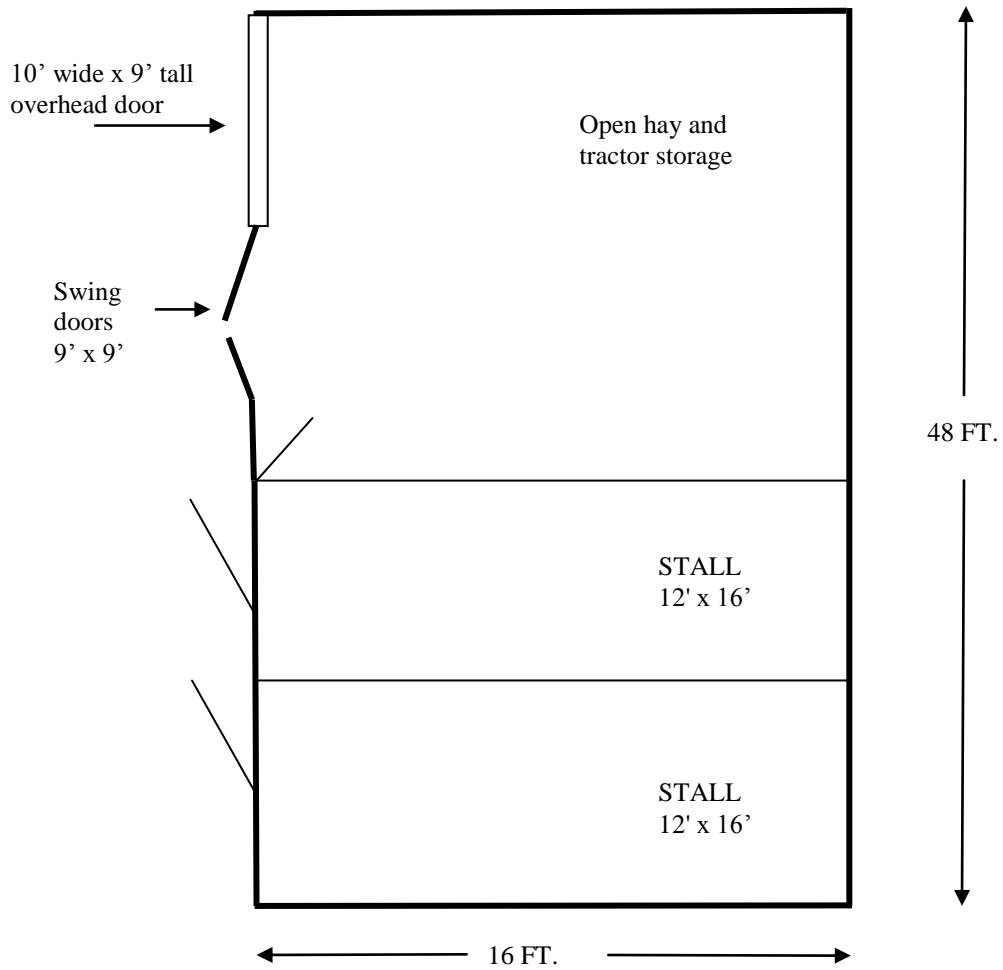

COUNTRY ROADS BARN FLOOR PLAN

All designs shown are the property of American Classic Barns, Inc. and cannot be used, in part or whole, without express written permission from American Classic Barns, Inc., P.O. Box 187, Masonville, CO 80541.